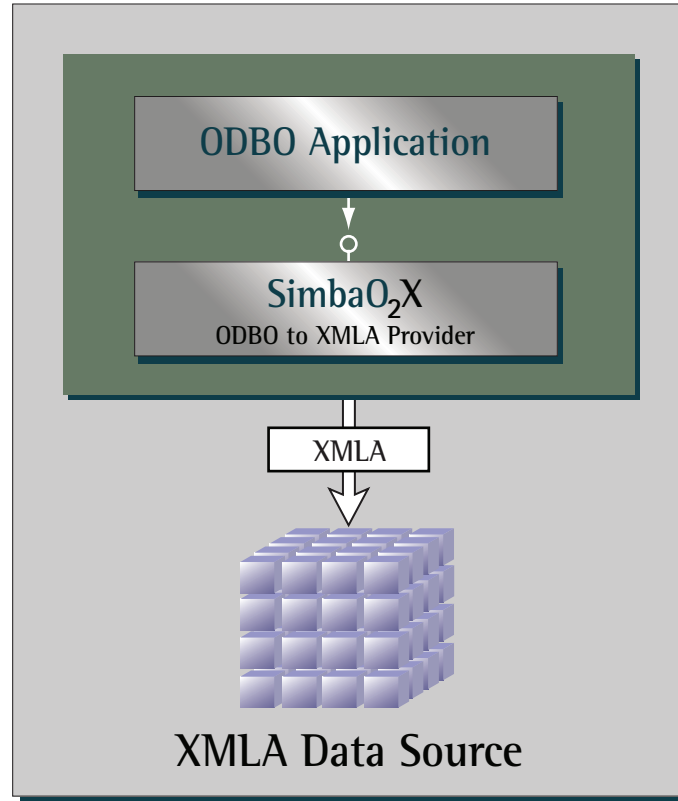

SimbaO₂X Diagram

About Simba Technologies Inc.

Simba Technologies Inc. is the recognized world leader in standards-based data access products and solutions. We work with the world's leading software companies to deliver first class data connectivity solutions.

Simba is a pioneer in ODBC, MDX, OLE DB for OLAP (ODBO) and XML for Analysis (XMLA). Since 1991, we've developed advanced data access solutions for thousands of end users. Today, more than half of all MDX providers have been built with Simba technology, and through a partnership with Microsoft, Simba's SQL technology has been installed on more than 30 million desktops worldwide.

Our firm commitment to delivering the highest customer value through innovative solutions and expert support has gained us a reputation as the industry leader for data connectivity solutions.